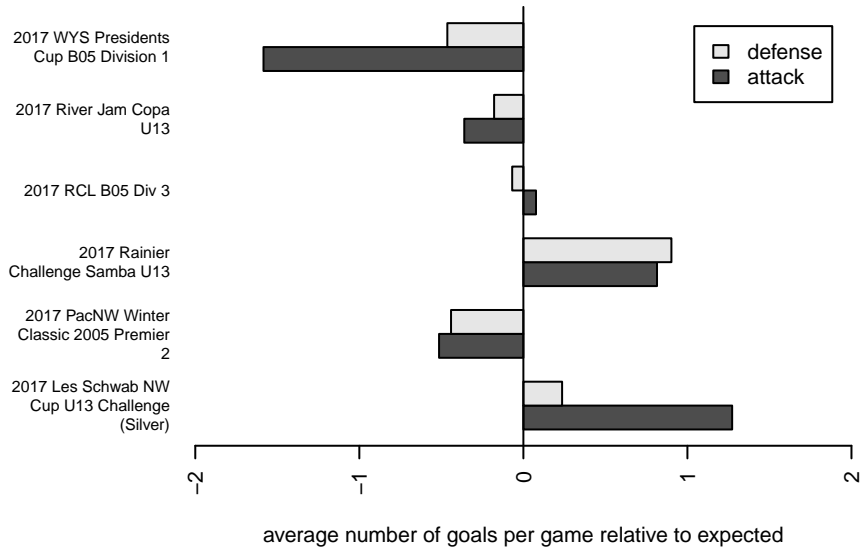

Performance relative to 13 month average