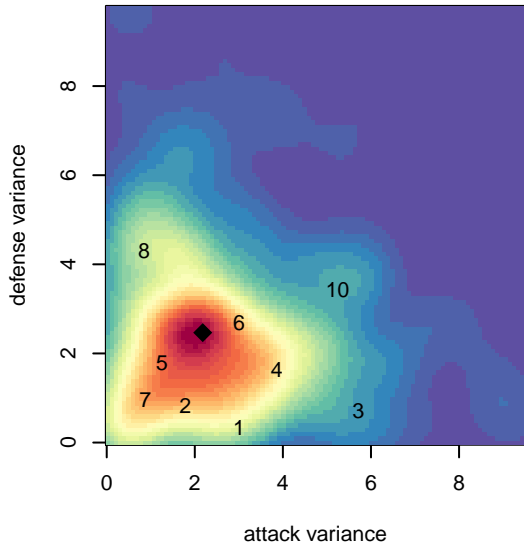

WPFC White B05

Washington Premier FC
 Tacoma, WA
 B05 total strength=913
 attack=1.91 defense=1.15
 fall league = RCL B05 Div 3
 notes= Voiles 2015; Murray 2016

alt names used:
 WASHINGTON PREMIER WPFC B05 WHITE
 WPFC B05 White
 WPFC B05 White
 WPFC B05 White B
 WPFC B05 White
 WPFC B05 White B

WPFC White B05
 Dots are actual minus expected GF (blue circles) and GA (red triangles).
 Blue line is smoothed change in attack strength. Red is smoothed change in defense strength.

**attack and defense variance (black dot)
relative to other teams
and top 10 in region**