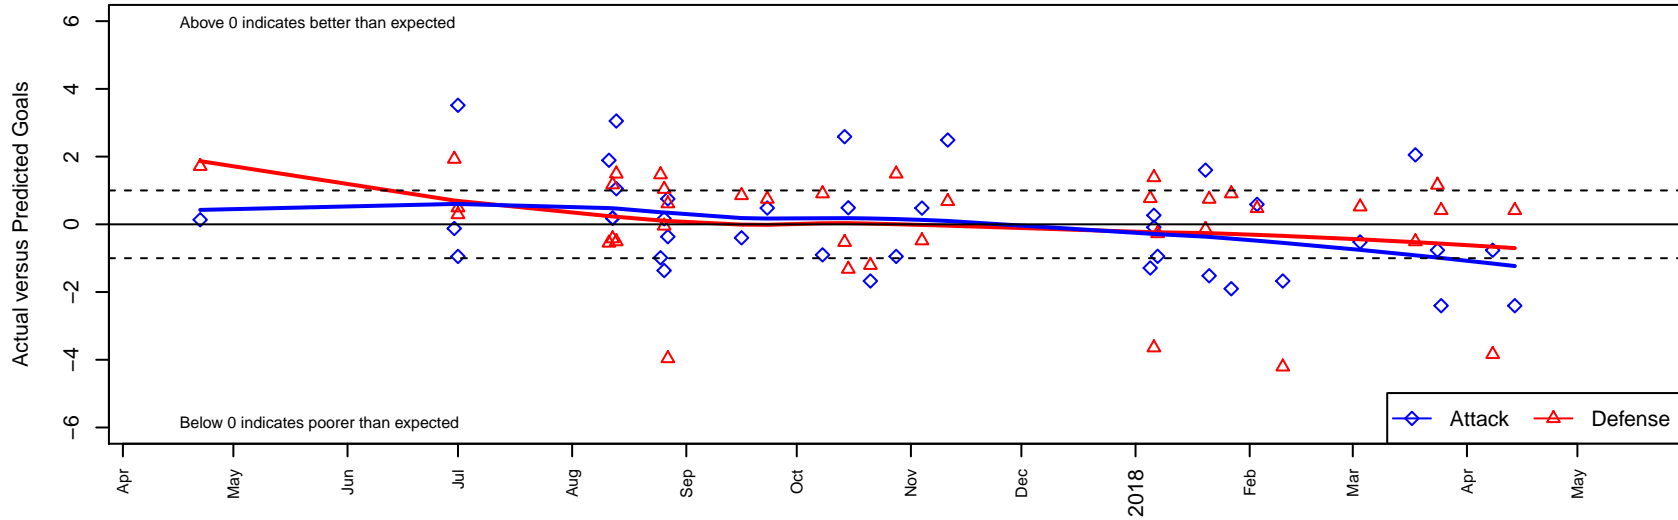

WPFC White B05

Washington Premier FC
 Tacoma, WA
 B05 total strength=913
 attack=1.91 defense=1.15
 fall league = RCL B05 Div 3
 notes= Voiles 2015; Murray 2016

alt names used:
 WASHINGTON PREMIER WPFC B05 WHITE
 WPFC B05 White
 WPFC B05 White
 WPFC B05 White B
 WPFC B05 White
 WPFC B05 White B

WPFC White B05
 Dots are actual minus expected GF (blue circles) and GA (red triangles).
 Blue line is smoothed change in attack strength. Red is smoothed change in defense strength.

**attack and defense variance (black dot)
relative to other teams
and top 10 in region**