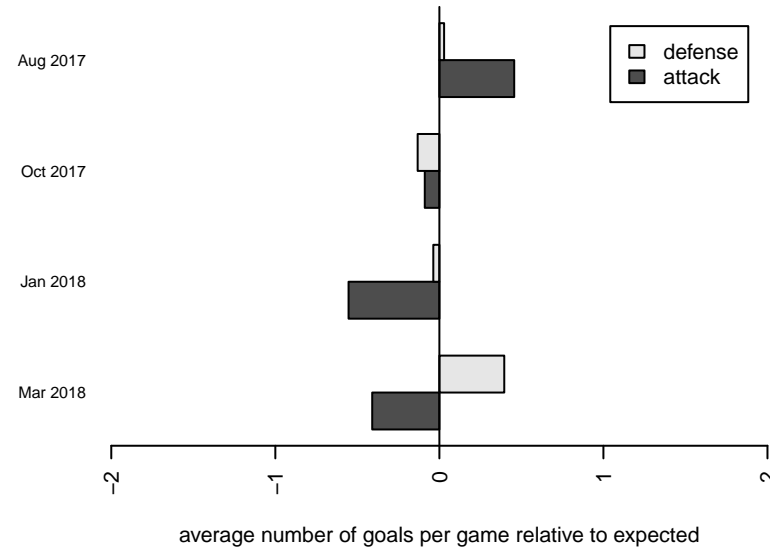

Performance relative to 13 month average