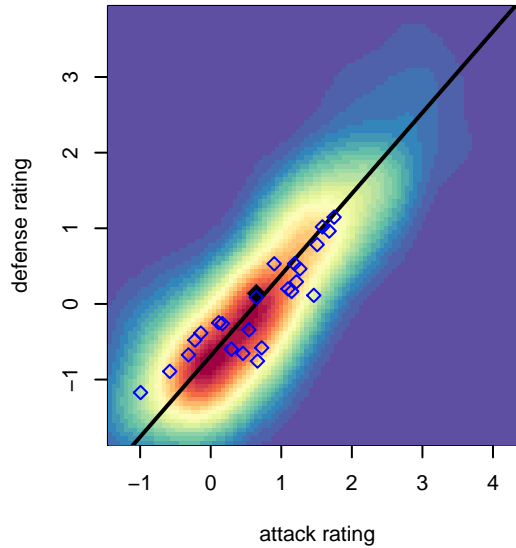

**attack and defense rating
relative to others at age
and all opponents in last 13 months**