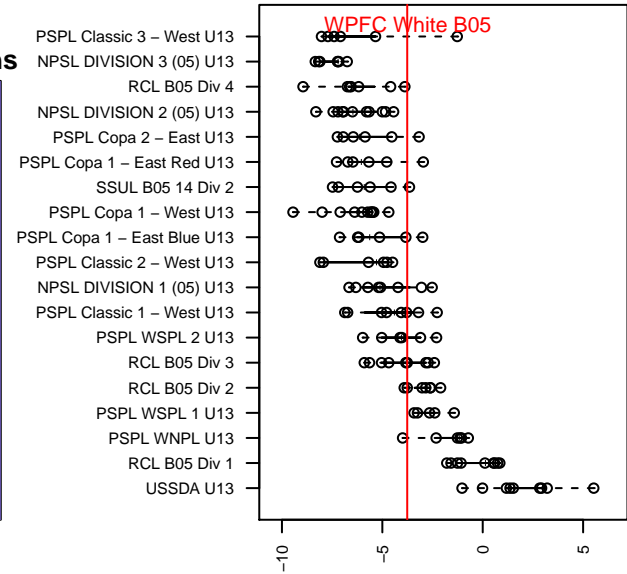

**attack and defense rating
relative to others at age
and all opponents in last 13 months**